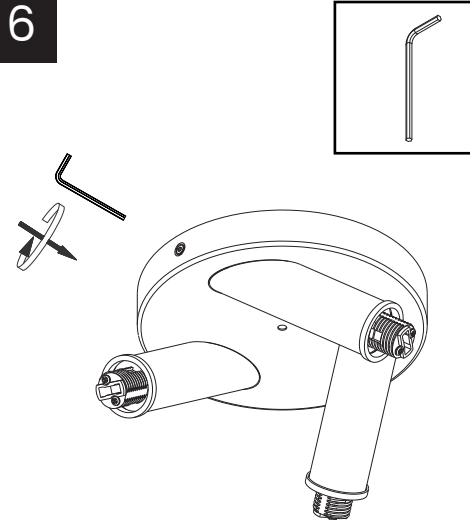

HOUSEHOLD SUPPLY   LIGHT FITTING
Neutral (Blue or Black)   Neutral -Blue
Earth ⊕= Green / Yellow   Earth ⊕-Green/Yellow
Live (Brown or Red)   Live-Brown

To connect the product to the lighting circuit,
the section of rigid cables must be at least 1.5mm²

6