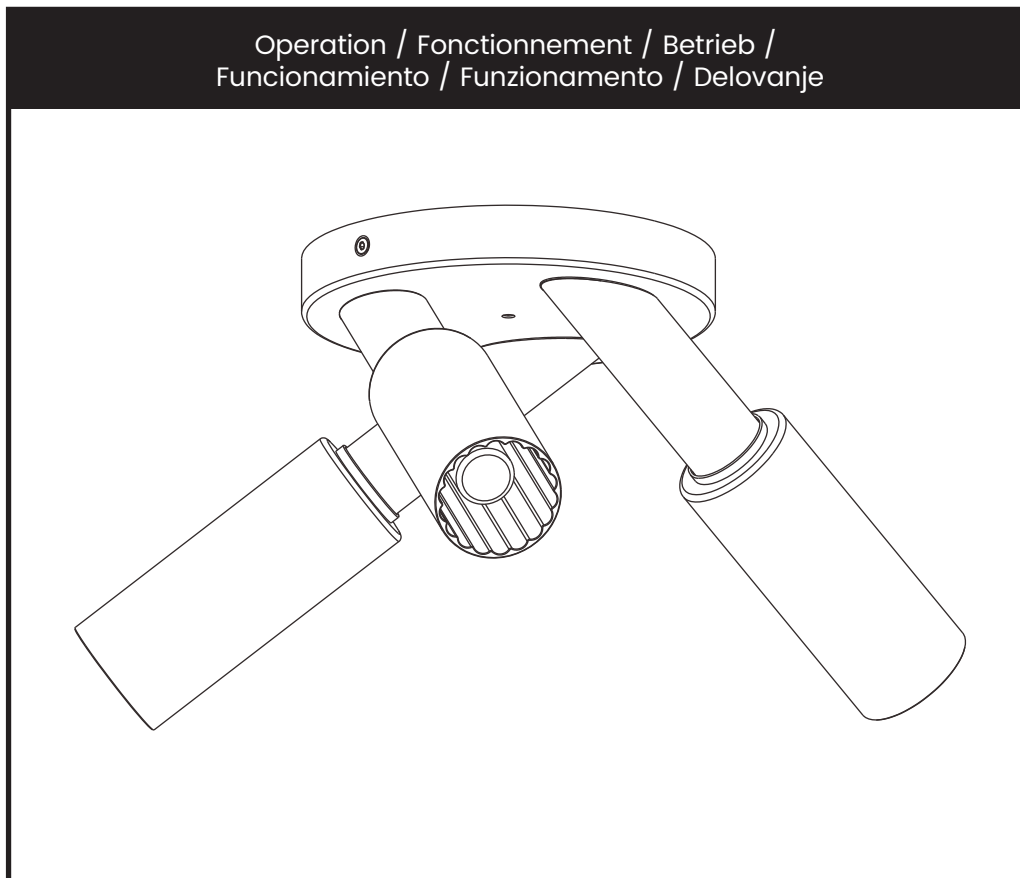

PEBBLE GREY

Aulos

PG070081INDA0/PG070083INDA0/PG070086INDA0

Operation / Fonctionnement / Betrieb /
Funcionamiento / Funzionamento / Delovanje

Product Wattage Puissance du produit Produkt Wattleistung Potencia del producto Potenza del prodotto Moč izdelka	G9 25W MAX (NOT SUPPLIED)
---	------------------------------

1

2

3

4

5

HOUSEHOLD SUPPLY LIGHT FITTING
Neutral (Blue or Black) Neutral -Blue
Earth ⊕= Green / Yellow Earth ⊕-Green/Yellow
Live (Brown or Red) Live-Brown

To connect the product to the lighting circuit,
the section of rigid cables must be at least 1.5mm²