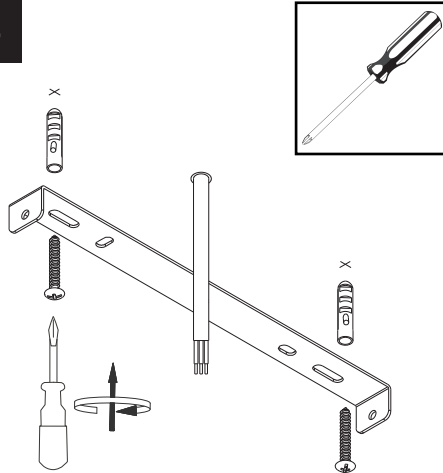

1

2

3

4

5

HOUSEHOLD SUPPLY LIGHT FITTING
Neutral (Blue or Black) Neutral -Blue
Earth ⊕= Green / Yellow Earth ⊕-Green/Yellow
Live (Brown or Red) Live-Brown

To connect the product to the lighting circuit,
the section of rigid cables must be at least 1.5mm²