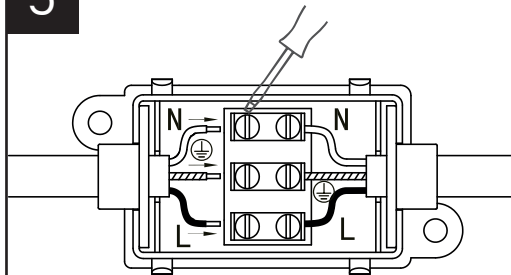

1

2

3

4

5

HOUSEHOLD SUPPLY LIGHT FITTING
Neutral (Blue or Black) Neutral -Blue
Earth ⊕= Green / Yellow Earth ⊕-Green/Yellow
Live (Brown or Red) Live-Brown

To connect the product to the lighting circuit,
the section of rigid cables must be at least 1.5mm²

6

7

Insert the G9 lamps (Not Supplied)
Do NOT overtighten the glass