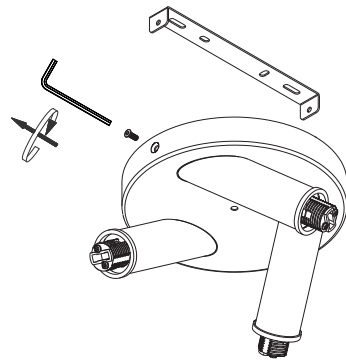

1

2

3

4

5

HOUSEHOLD SUPPLY LIGHT FITTING
Neutral (Blue or Black) Neutral -Blue
Earth ⊕= Green / Yellow Earth ⊕-Green/Yellow
Live (Brown or Red) Live-Brown

To connect the product to the lighting circuit,
the section of rigid cables must be at least 1.5mm²