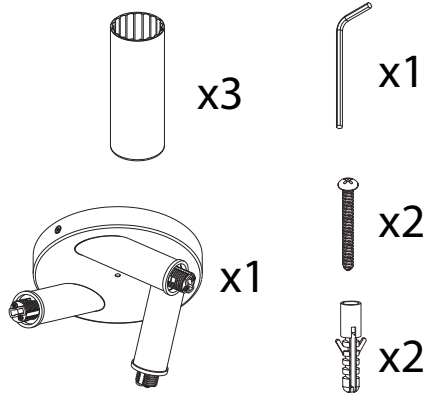

PEBBLE GREY

Aulos

PG070081INDA0/PG070083INDA0/PG070086INDA0

Operation / Fonctionnement / Betrieb /
Funcionamiento / Funzionamento / Delovanje

Product Wattage Puissance du produit Produkt Wattleistung Potencia del producto Potenza del prodotto Moč izdelka	G9 25W MAX (NOT SUPPLIED)
---	------------------------------

1

2

3

4

5

HOUSEHOLD SUPPLY LIGHT FITTING
Neutral (Blue or Black) Neutral -Blue
Earth ⊕= Green / Yellow Earth ⊕-Green/Yellow
Live (Brown or Red) Live-Brown

To connect the product to the lighting circuit,
the section of rigid cables must be at least 1.5mm²