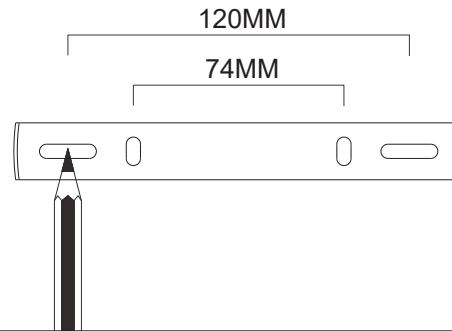

1

2

3

4

5

HOUSEHOLD SUPPLY LIGHT FITTING
Neutral (Blue or Black) Neutral -Blue
Earth ⊕= Green / Yellow Earth ⊕-Green/Yellow
Live (Brown or Red) Live-Brown

To connect the product to the lighting circuit,
the section of rigid cables must be at least 1.5mm²