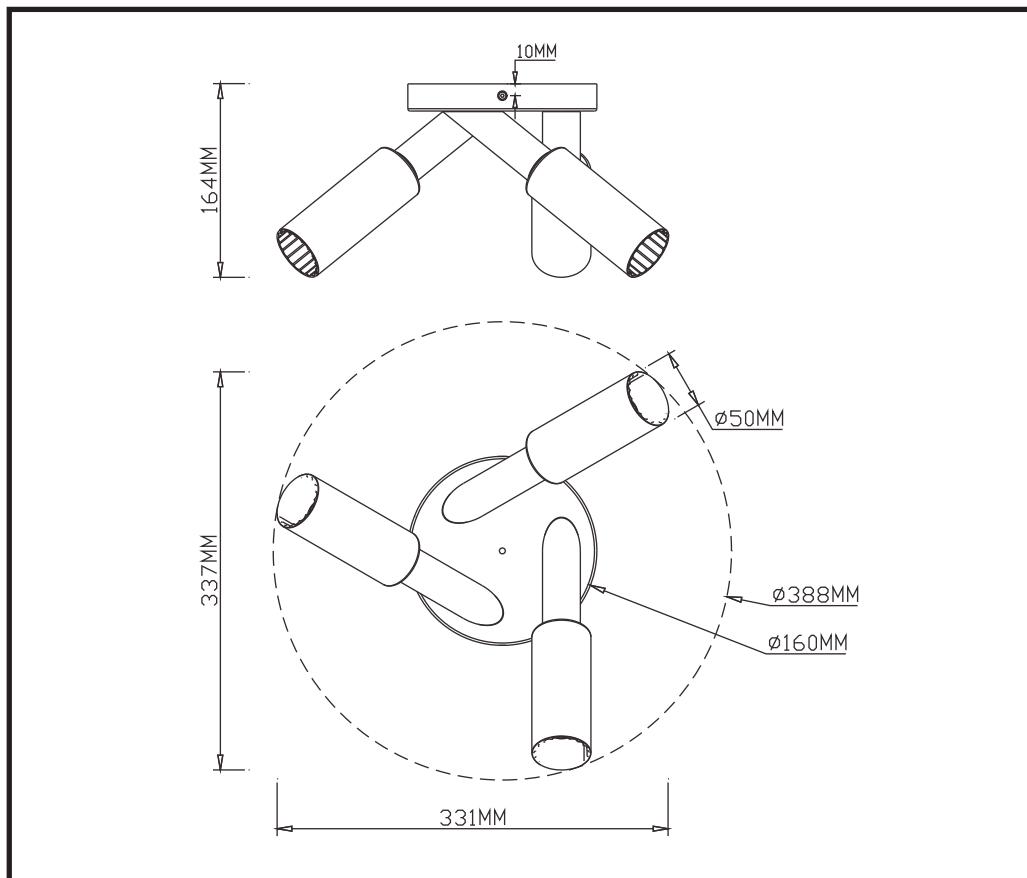

PEBBLE GREY

Aulos

PG070081INDA0/PG070083INDA0/PG070086INDA0

Operation / Fonctionnement / Betrieb /
Funcionamiento / Funzionamento / Delovanje

Product Wattage Puissance du produit Produkt Wattleistung Potencia del producto Potenza del prodotto Moč izdelka	G9 25W MAX (NOT SUPPLIED)
---	------------------------------

1

2

3

4

5

HOUSEHOLD SUPPLY LIGHT FITTING
Neutral (Blue or Black) Neutral -Blue
Earth ⊕= Green / Yellow Earth ⊕-Green/Yellow
Live (Brown or Red) Live-Brown

To connect the product to the lighting circuit,
the section of rigid cables must be at least 1.5mm²