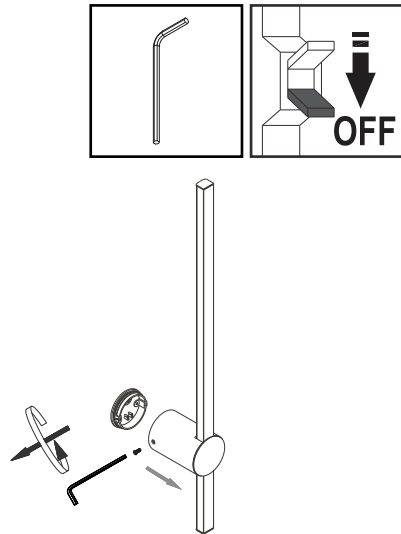

PEBBLE GREY | Edge

PGI60131INDD0/PGI60133INDD0

Included / Inclus / Enthalten /
Incluido / Incluso / Delovanje

1

2

3

4

5

6

HOUSEHOLD SUPPLY
Neutral (Blue or Black)
Earth ⊕ = Green / Yellow
Live (Brown or Red)

LIGHT FITTING
Neutral -Blue
Earth ⊕ -Green/Yellow
Live-Brown

To connect the product to the lighting circuit,
the section of rigid cables must be at least 1.5mm²

7

Switch off at the wall switch prior to changing kelvin