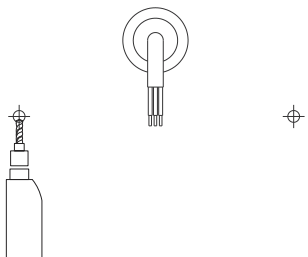

# PEBBLE GREY | Edge

PGI60131INDD0/PGI60133INDD0

Included / Inclus / Enthalten /  
Incluido / Incluso / Delovanje

1

2

3

4

5

6

HOUSEHOLD SUPPLY  
Neutral (Blue or Black)  
Earth ⊕ = Green / Yellow  
Live (Brown or Red)

LIGHT FITTING  
Neutral -Blue  
Earth ⊕ -Green/Yellow  
Live-Brown

To connect the product to the lighting circuit,  
the section of rigid cables must be at least 1.5mm<sup>2</sup>