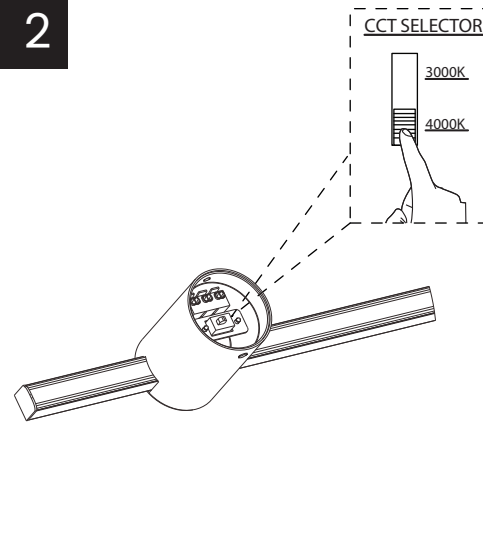

PEBBLE GREY | Edge

PGI60131INDD0/PGI60133INDD0

Included / Inclus / Enthalten /
Incluido / Incluso / Delovanje

1

2

3

4

5

6

HOUSEHOLD SUPPLY
Neutral (Blue or Black)
Earth ⊕ = Green / Yellow
Live (Brown or Red)

LIGHT FITTING
Neutral -Blue
Earth ⊕ -Green/Yellow
Live-Brown

To connect the product to the lighting circuit,
the section of rigid cables must be at least 1.5mm²

7

Switch off at the wall switch prior to changing kelvin