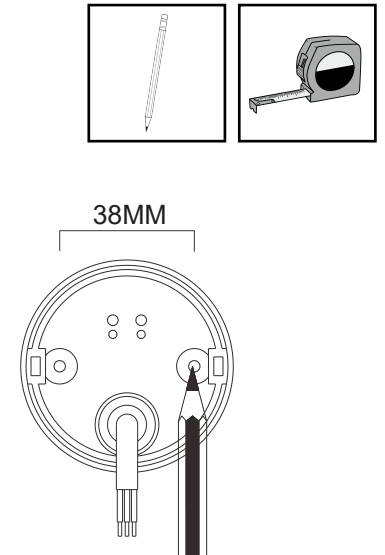

PEBBLE GREY | Edge

PGI60131INDD0/PGI60133INDD0

Included / Inclus / Enthalten /
Incluido / Incluso / Delovanje

1

2

3

4

5

6

HOUSEHOLD SUPPLY
Neutral (Blue or Black)
Earth ⊕ = Green / Yellow
Live (Brown or Red)

LIGHT FITTING
Neutral -Blue
Earth ⊕ -Green/Yellow
Live-Brown

To connect the product to the lighting circuit,
the section of rigid cables must be at least 1.5mm²

7

Switch off at the wall switch prior to changing kelvin