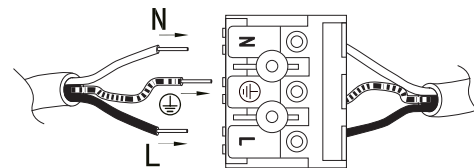

# PEBBLE GREY | Edge

PGI60131INDD0/PGI60133INDD0

Included / Inclus / Enthalten /  
Incluido / Incluso / Delovanje

1

2

3

4

5

6

HOUSEHOLD SUPPLY  
Neutral (Blue or Black)  
Earth ⊕ = Green / Yellow  
Live (Brown or Red)

LIGHT FITTING  
Neutral -Blue  
Earth ⊕ -Green/Yellow  
Live-Brown

To connect the product to the lighting circuit,  
the section of rigid cables must be at least 1.5mm<sup>2</sup>