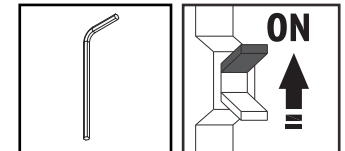

Switch off at the wall switch prior to changing kelvin