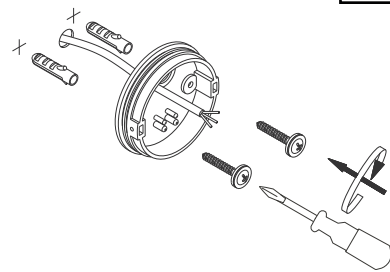

# PEBBLE GREY | Edge

PGI60131INDD0/PGI60133INDD0

Included / Inclus / Enthalten /  
Incluido / Incluso / Delovanje

1

2

3

4

5

6

HOUSEHOLD SUPPLY  
Neutral (Blue or Black)  
Earth ⊕ = Green / Yellow  
Live (Brown or Red)

LIGHT FITTING  
Neutral -Blue  
Earth ⊕ -Green/Yellow  
Live-Brown

To connect the product to the lighting circuit,  
the section of rigid cables must be at least 1.5mm<sup>2</sup>