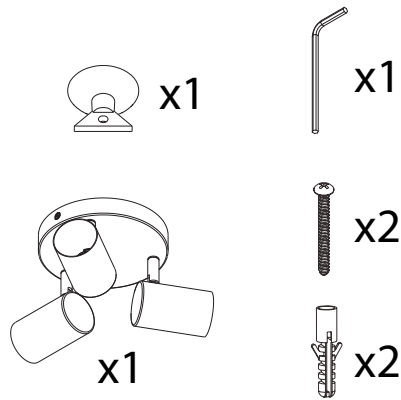

## Odell

PG070031INDA0/PG070033INDA0/PG070036INDA0

Operation / Fonctionnement / Betrieb /  
Funcionamiento / Funzionamento / Delovanje

Product Wattage Puissance du produit Produkt Wattleistung Potencia del producto Potenza del prodotto Moč izdelka	GU10 50W MAX (NOT SUPPLIED)
---	--------------------------------

1

2

3

4

5

HOUSEHOLD SUPPLY	LIGHT FITTING
Neutral (Blue or Black)	Neutral -Blue
Earth ⊕= Green / Yellow	Earth ⊕-Green/Yellow
Live (Brown or Red)	Live-Brown

To connect the product to the lighting circuit,  
the section of rigid cables must be at least 1.5mm<sup>2</sup>