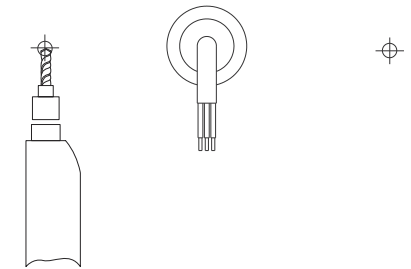

1

2

3

4

5

HOUSEHOLD SUPPLY	LIGHT FITTING
Neutral (Blue or Black)	Neutral -Blue
Earth ⊕= Green / Yellow	Earth ⊕-Green/Yellow
Live (Brown or Red)	Live-Brown

To connect the product to the lighting circuit,  
the section of rigid cables must be at least 1.5mm<sup>2</sup>