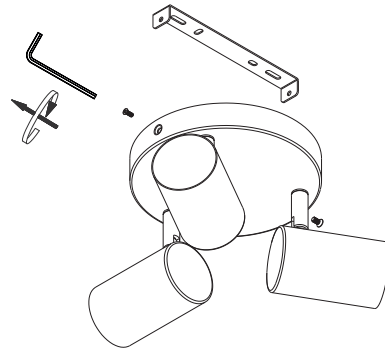

1

2

3

4

5

HOUSEHOLD SUPPLY	LIGHT FITTING
Neutral (Blue or Black)	Neutral -Blue
Earth ⊕= Green / Yellow	Earth ⊕-Green/Yellow
Live (Brown or Red)	Live-Brown

To connect the product to the lighting circuit,  
the section of rigid cables must be at least 1.5mm<sup>2</sup>