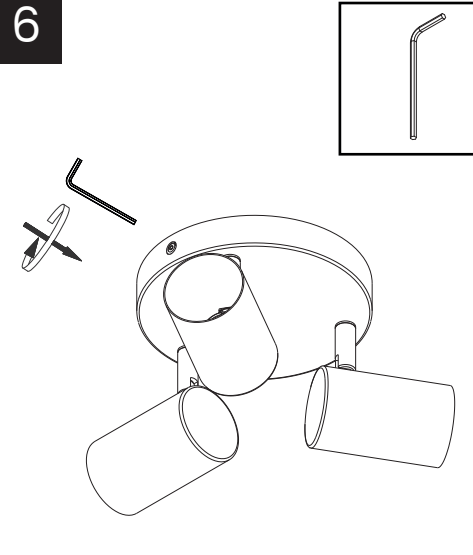

HOUSEHOLD SUPPLY	LIGHT FITTING
Neutral (Blue or Black)	Neutral -Blue
Earth ⊕= Green / Yellow	Earth ⊕-Green/Yellow
Live (Brown or Red)	Live-Brown

To connect the product to the lighting circuit,
the section of rigid cables must be at least 1.5mm²

6