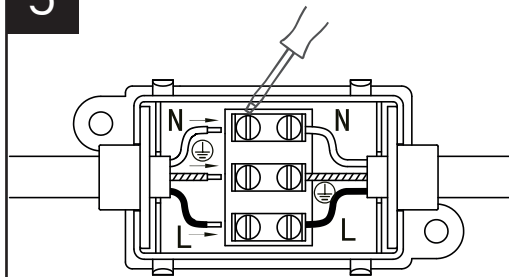

1

2

3

4

5

HOUSEHOLD SUPPLY	LIGHT FITTING
Neutral (Blue or Black)	Neutral -Blue
Earth ⊕= Green / Yellow	Earth ⊕-Green/Yellow
Live (Brown or Red)	Live-Brown

To connect the product to the lighting circuit,  
the section of rigid cables must be at least 1.5mm<sup>2</sup>