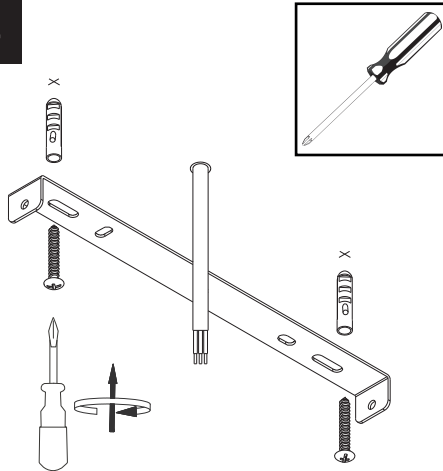

1

2

3

4

5

HOUSEHOLD SUPPLY	LIGHT FITTING
Neutral (Blue or Black)	Neutral -Blue
Earth ⊕= Green / Yellow	Earth ⊕-Green/Yellow
Live (Brown or Red)	Live-Brown

To connect the product to the lighting circuit,  
the section of rigid cables must be at least 1.5mm<sup>2</sup>