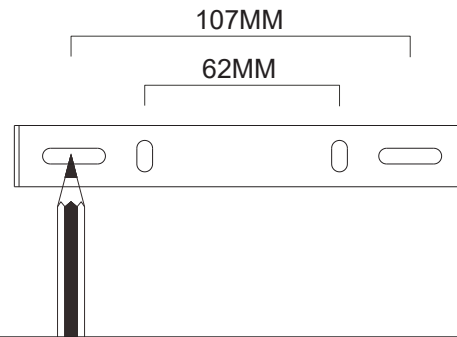

## Odell

PG070031INDA0/PG070033INDA0/PG070036INDA0

Operation / Fonctionnement / Betrieb /  
Funcionamiento / Funzionamento / Delovanje

Product Wattage Puissance du produit Produkt Wattleistung Potencia del producto Potenza del prodotto Moč izdelka	GU10 50W MAX (NOT SUPPLIED)
---	--------------------------------

1

2

3

4

5

HOUSEHOLD SUPPLY	LIGHT FITTING
Neutral (Blue or Black)	Neutral -Blue
Earth ⊕= Green / Yellow	Earth ⊕-Green/Yellow
Live (Brown or Red)	Live-Brown

To connect the product to the lighting circuit,  
the section of rigid cables must be at least 1.5mm<sup>2</sup>