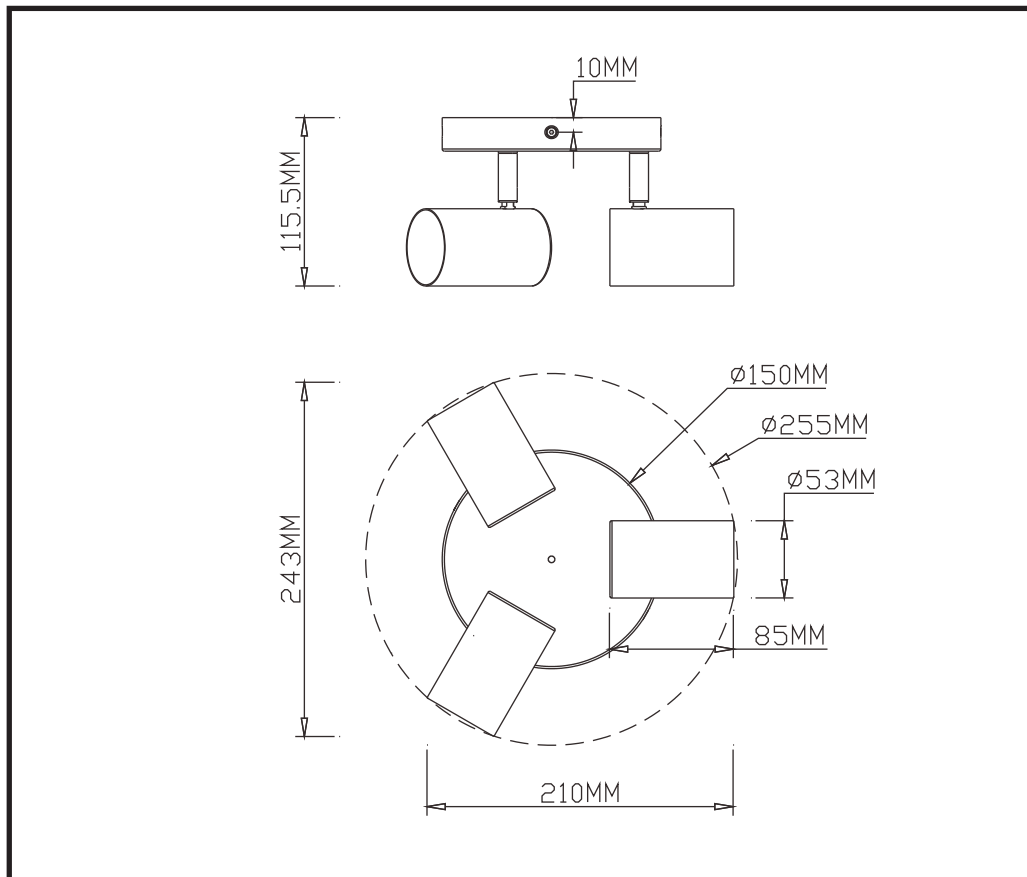

## Odell

PG070031INDA0/PG070033INDA0/PG070036INDA0

Operation / Fonctionnement / Betrieb /  
Funcionamiento / Funzionamento / Delovanje

Product Wattage Puissance du produit Produkt Wattleistung Potencia del producto Potenza del prodotto Moč izdelka	GU10 50W MAX (NOT SUPPLIED)
---	--------------------------------

1

2

3

4

5

HOUSEHOLD SUPPLY	LIGHT FITTING
Neutral (Blue or Black)	Neutral -Blue
Earth ⊕= Green / Yellow	Earth ⊕-Green/Yellow
Live (Brown or Red)	Live-Brown

To connect the product to the lighting circuit,  
the section of rigid cables must be at least 1.5mm<sup>2</sup>